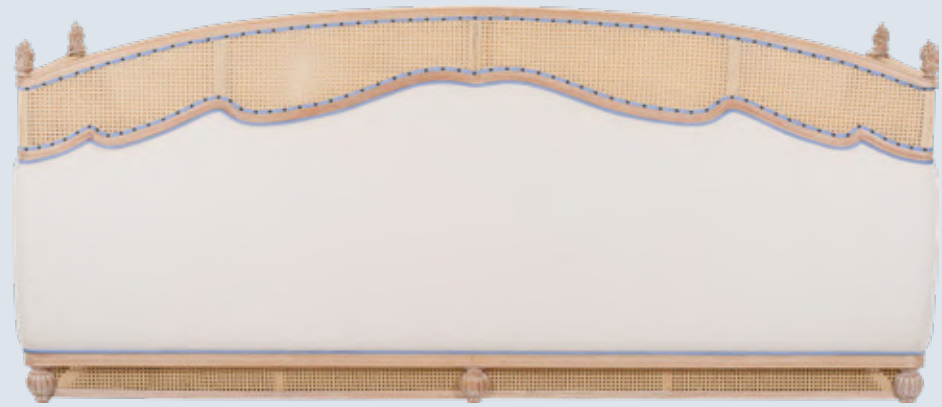

“ISFAHAN” Sofa

living Room